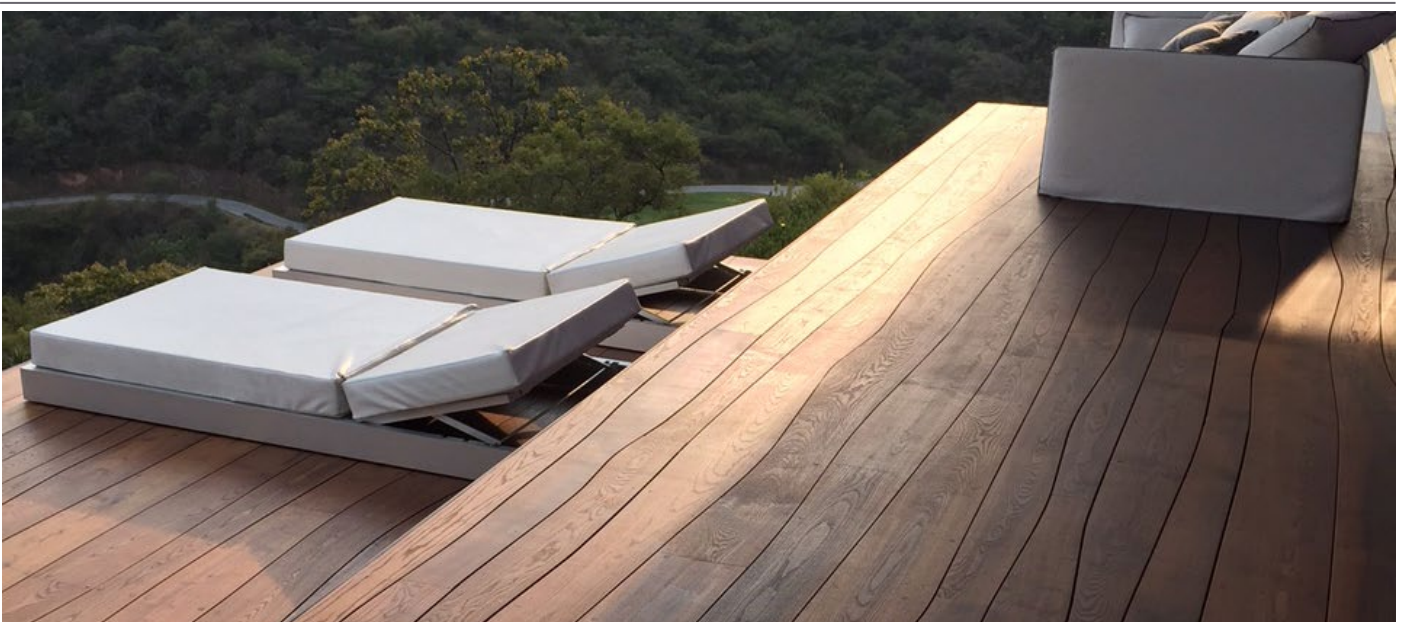

“Thermory by Bolefloor” is inspired by the Bolefloor principle outdoors. A complex design and production process creates the curves by machining the boards piece by piece into the shape of six different forms. Each “Thermory by Bolefloor” **six-piece curved decking module** matches perfectly with the next module, creating an endless repeating pattern with a natural look.

The installation is easy to do with Thermory TINI® clips which create a beautiful decking surface with no visible screws and a 6 mm gap between boards.

The 6 mm gap between the boards and the 8 mm clip height guarantee good ventilation of the boards provided that the installation guide is properly followed.