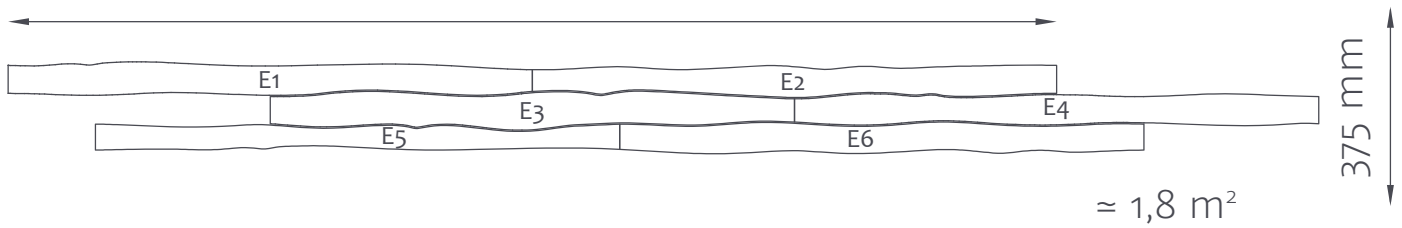

## THERMORY BY BOLEFLOOR DECKING

“Thermory by Bolefloor” deck boards are 21 mm thick and 90–180 mm wide.  
The fixed length of the boards is 2400 mm.

1. THERMORY BY BOLEFLOOR DECKING MODULE	3
2. WHAT YOU NEED	4
3. STARTING THE INSTALLATION	4
4. INSTALLATION WITH THERMORY® TENI CLIP	5
5. LAYOUT EXAMPLE FOR DECK SIZE: 4X5 M	6
6. LAYOUT EXAMPLE FOR DECK SIZE: 5X8 M	7
7. LAYOUT EXAMPLE FOR DECK SIZE: 6X6 M	7

1.

**E**  
Thermory by Bolefloor

six-piece decking module

Module E

4800 mm